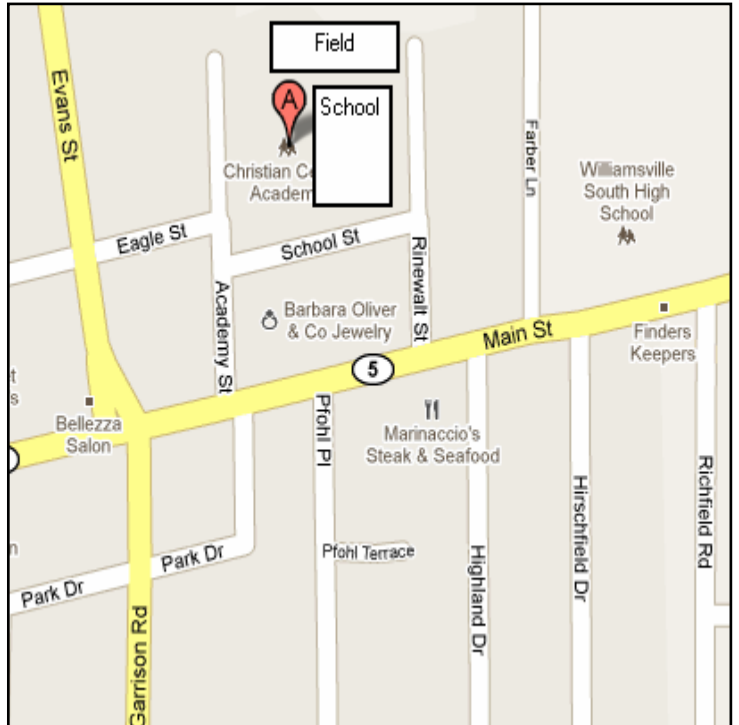

Christian Central Academy, 39 Academy St., Williamsville 14221

From the North or South, take Transit Rd. or Youngs Rd. to Main St., heading west on Main. Follow Main to Academy St., turning right. The school is located just past School St. and the field and parking lot are immediately past the school.

From I-290, exit at Main St. (Exit 7B - Rte. 5), heading east. Follow Main St. to Academy St. (just past Evans St./Garrison Rd.) and turn left.

Raymond Park, Cheektowaga 14227

Exit I-90 at William Street (Exit 52A), heading East on William. Turn left on Raymond Ave. Make another left on Dowmer Place. Turn right on Ludwig Ave. and follow to the end. There is a small parking lot at the end of Ludwig.

From the East, follow Union Rd. (Rte. 277) to William St., heading West. Turn right on Raymond Ave. Make another left on Dowmer Place. Turn right on Ludwig Ave. and follow to the end.

Rehm Road Park, Depew 14043

Rehm Road is located approx. ¾-miles South of Genesee St. (Rte. 33) or just over one mile North of Walden Ave. off Transit Rd. (Rte. 78). If coming from the North on Transit, turn right on Rehm Rd. or left if coming from the South. Ralph’s Food Market will be on the corner of Rehm & Transit. Follow Rehm Rd. approx. 1/3-mile to the fields, which will be on your left.