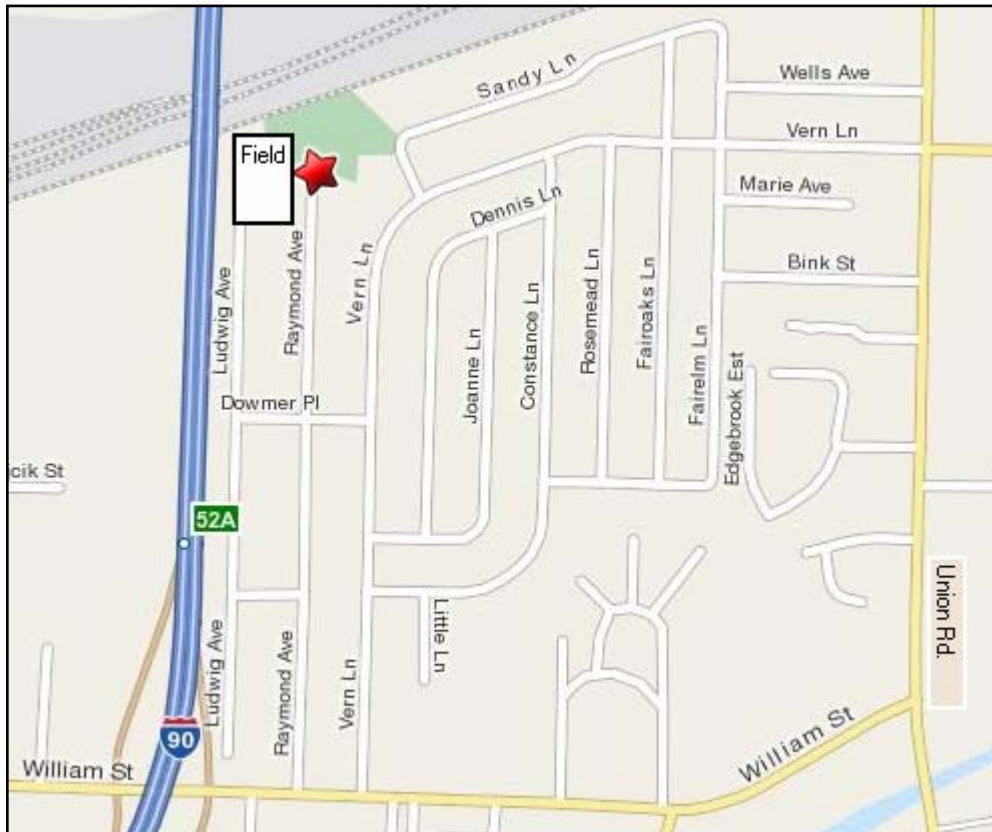

**Christian Central Academy, 39 Academy St., Williamsville 14221**

From the North or South, take Transit Rd. or Youngs Rd. to Main St., heading west on Main. Follow Main to Academy St., turning right. The school is located just past School St. and the field and parking lot are immediately past the school.

From I-290, exit at Main St. (Exit 7B - Rte. 5), heading east. Follow Main St. to Academy St. (just past Evans St./Garrison Rd.) and turn left.

**Raymond Park, Cheektowaga 14227**

Exit I-90 at William Street (Exit 52A), heading East on William. Turn left on Raymond Ave. Make another left on Dowmer Place. Turn right on Ludwig Ave. and follow to the end. There is a small parking lot at the end of Ludwig.

From the East, follow Union Rd. (Rte. 277) to William St., heading West. Turn right on Raymond Ave. Make another left on Dowmer Place. Turn right on Ludwig Ave. and follow to the end.

**Rehm Road Park, Depew 14043**

Rehm Road is located approx. ¾-miles South of Genesee St. (Rte. 33) or just over one mile North of Walden Ave. off Transit Rd. (Rte. 78). If coming from the North on Transit, turn right on Rehm Rd. or left if coming from the South. Ralph’s Food Market will be on the corner of Rehm & Transit. Follow Rehm Rd. approx. 1/3-mile to the fields, which will be on your left.