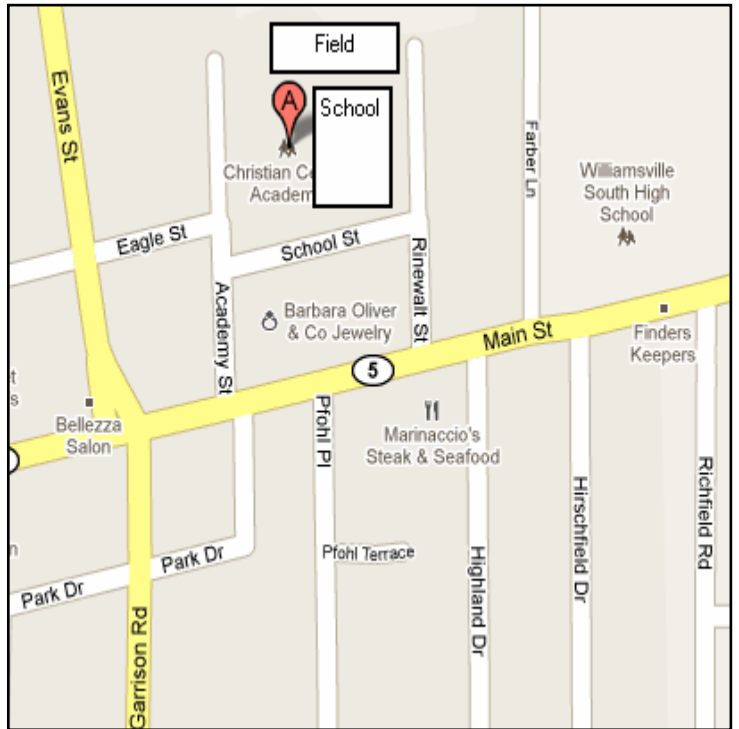

**Cheektowaga Central School, 3600 Union Rd., Cheektowaga 14225**

Exit I-90 at Walden Ave. East (Exit 52E). Take Walden to Union Rd. and turn left, heading North. The school will be on your left at the next traffic signal. The field is directly in front of the High School with parking to the left of the school. Please do **NOT** park along the ring road.

**Christian Central Academy, 39 Academy St., Williamsville 14221**

From the North or South, take Transit Rd. or Youngs Rd. to Main St., heading west on Main. Follow Main to Academy St., turning right. The school is located just past School St. and the field and parking lot are immediately past the school.

From I-290, exit at Main St. (Exit 7B - Rte. 5), heading east. Follow Main St. to Academy St. (just past Evans St./Garrison Rd.) and turn left.

**Raymond Park, Cheektowaga 14227**

Exit I-90 at William Street (Exit 52A), heading East on William. Turn left on Raymond Ave. Make another left on Dowmer Place. Turn right on Ludwig Ave. and follow to the end. There is a small parking lot at the end of Ludwig.

Rehm Road is located approx. ¾-miles South of Genesee St. (Rte. 33) or just over one mile North of Walden Ave. off Transit Rd. (Rte. 78). If coming from the North on Transit, turn right on Rehm Rd. or left if coming from the South. Ralph’s Food Market will be on the corner of Rehm & Transit. Follow Rehm Rd. approx. 1/3-mile to the fields, which will be on your left.