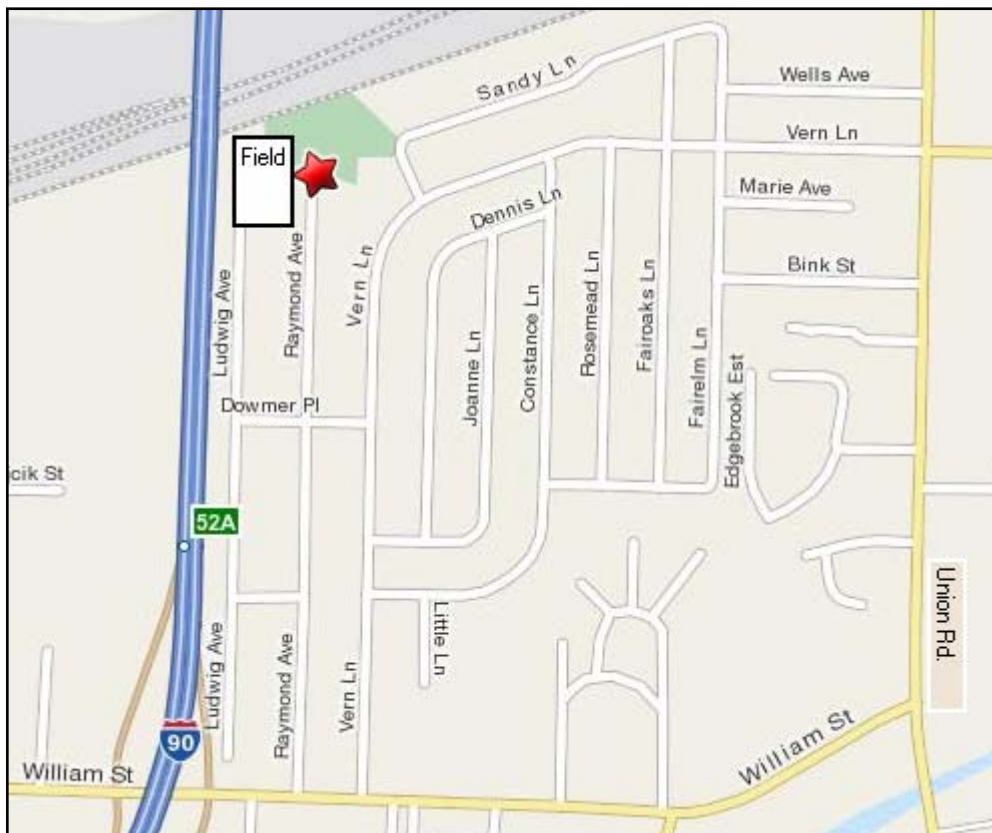

Christian Central Academy, 39 Academy St., Williamsville 14221

From the North or South, take Transit Rd. or Youngs Rd. to Main St., heading west on Main. Follow Main to Academy St., turning right. The school is located just past School St. and the field and parking lot are immediately past the school.

From I-290, exit at Main St. (Exit 7B - Rte. 5), heading east. Follow Main St. to Academy St. (just past Evans St./Garrison Rd.) and turn left.

Raymond Park, Cheektowaga 14227

Exit I-90 at William Street (Exit 52A), heading East on William. Turn left on Raymond Ave. Make another left on Dowmer Place. Turn right on Ludwig Ave. and follow to the end. There is a small parking lot at the end of Ludwig.

From the East, follow Union Rd. (Rte. 277) to William St., heading West. Turn right on Raymond Ave. Make another left on Dowmer Place. Turn right on Ludwig Ave. and follow to the end.

Rehm Road Park, Depew 14043

Rehm Road is located approx. ¾-miles South of Genesee St. (Rte. 33) or just over one mile North of Walden Ave. off Transit Rd. (Rte. 78). If coming from the North on Transit, turn right on Rehm Rd. or left if coming from the South. Ralph’s Food Market will be on the corner of Rehm & Transit. Follow Rehm Rd. approx. 1/3-mile to the fields, which will be on your left.